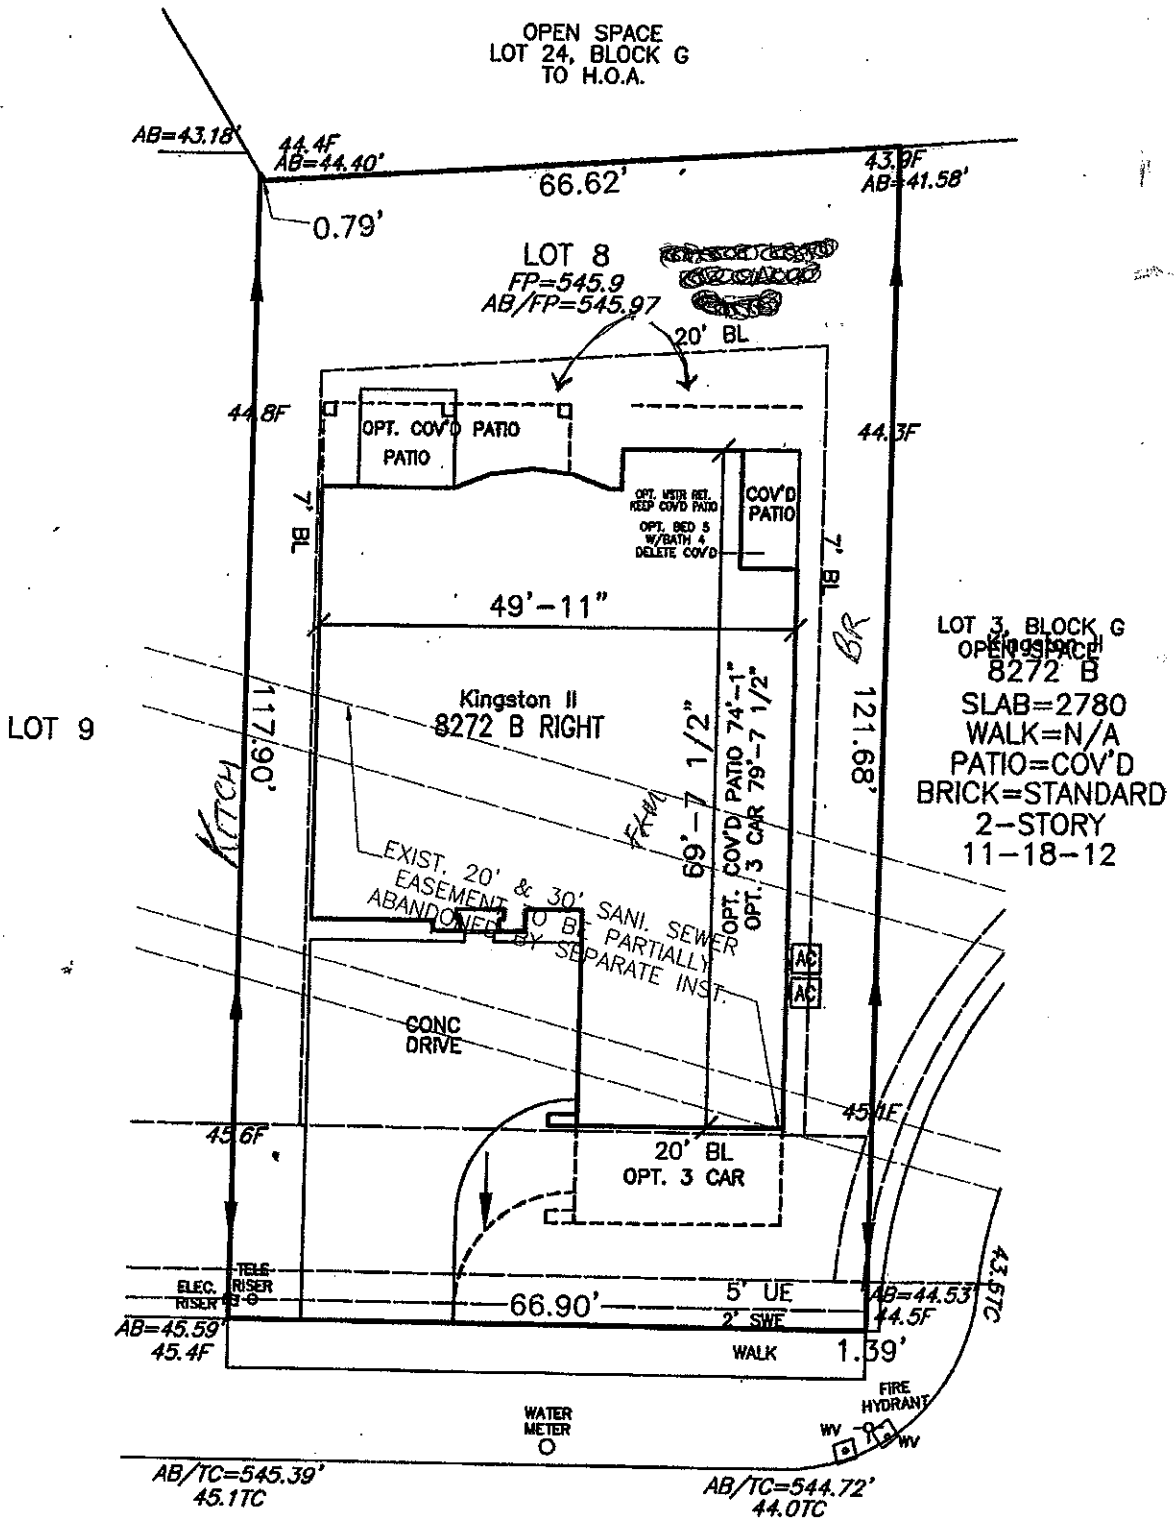

# HIGHLAND RIDGE

PHASE 1

FRISCO, DENTON COUNTY, TEXAS

SCALE: 1"=20'

8/D

OPEN SPACE  
LOT 24, BLOCK G  
TO H.O.A.

## 4881 CLUB TERRACE LANE

60' R.O.W.